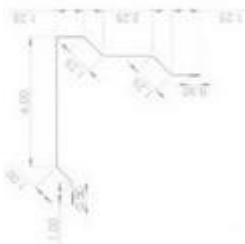

*Requires Pitch