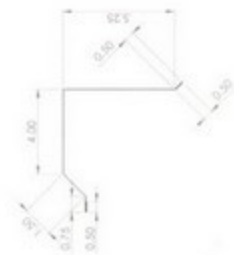

*Requires Pitch

R Panel
Residential Rake
MF-RSR-103-000