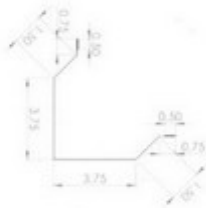

R Panel
Sculptured
Outside Corner
MF-RSR-116-000