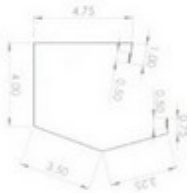

Requires Pitch

R Panel
Sculptured Gutter
With Eave
MF-RSR-104-000

Requires Pitch

R Panel
Sculptured Gutter
No Eave
MF-RSR-105-000

Requires Pitch

R Panel
Sculptured Rake
MF-RSR-106-000

R Panel
Base Trim
MF-RSR-110-000