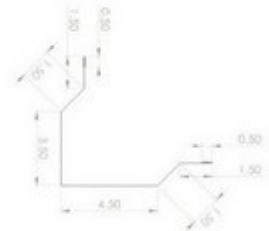

R Panel
Sculptured
Inside Corner
MF-RSU-117-000

R Panel
Gable Trim
MF-RSU-118-000

R Panel
Side Transition Trim
MF-RSR-119-000

***Requires Pitch**

R Panel
Box Gutter
With Eave
MF-RSR-101-000

***Requires Pitch**