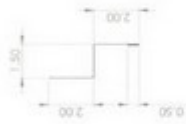

R Panel
Zee Flashing
MF-RSR-115-000