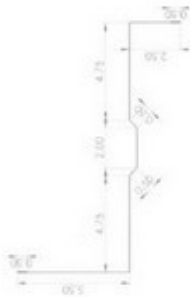

Universal
6" Inside Angle Trim
MF-ORS-314-000

Universal
Downspout Strap
MF-ORS-315-000

Requires Pitch

Universal
High-Side Shadow Eave
MF-ORS-316-000

Requires Pitch

Universal
Low-Side Shadow Eave
MF-ORS-317-000